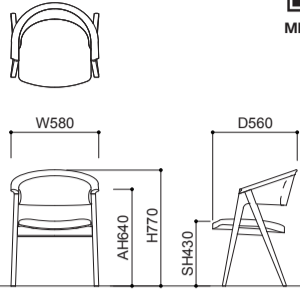

2021MODEL THREE SIDED DRAWING (S=1/50)

MD-1101 コンフォートチェア

MD-1101A