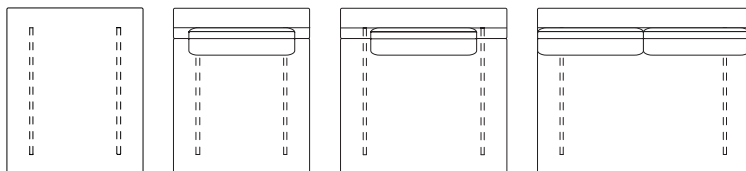

**MD-1105-S-90** W900・D900・H760 (SH380)    **MD-1105-S-110** W1100・D900・H760 (SH380)    **MD-1105-S-140** W1400・D900・H760 (SH380)    **MD-1105-S-180** W1800・D900・H760 (SH380)    **MD-1105-S-220** W2200・D900・H760 (SH380)

**MD-1105-OT-S-90** W900・D900・H380    **MD-1105-OT-S-110** W1100・D900・H380

シェーズロング

**MD-1105-CL** W900・D1400・H760 (SH380)

ソファ L (D:1100)

**MD-1105-OT-L-90** W900・D1100・H380    **MD-1105-L-90** W900・D1100・H760 (SH380)    **MD-1105-L-110** W1100・D1100・H760 (SH380)    **MD-1105-L-140** W1400・D1100・H760 (SH380)